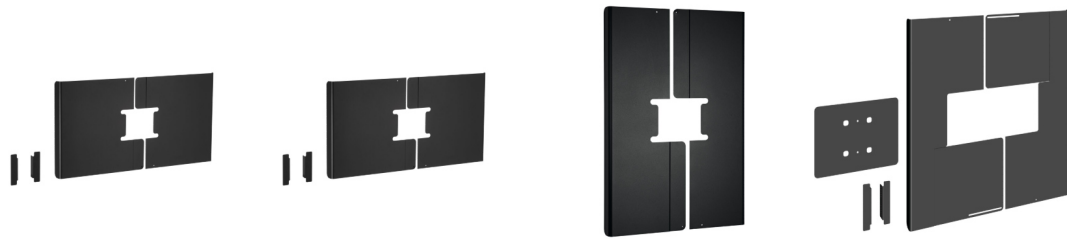

Wit

5 jaar

Wit

7291081

8712285321009

mm (inch)

ACCESSOIRES

	PFA 9115 Afdekkap landscape 42-47"	PFA 9116 Afdekkap landscape 50-55"	PFA 9120 Afdekkap portrait 42-47"	PFA 9121 Afdekkap portrait 50-55"
--	--	--	---	---