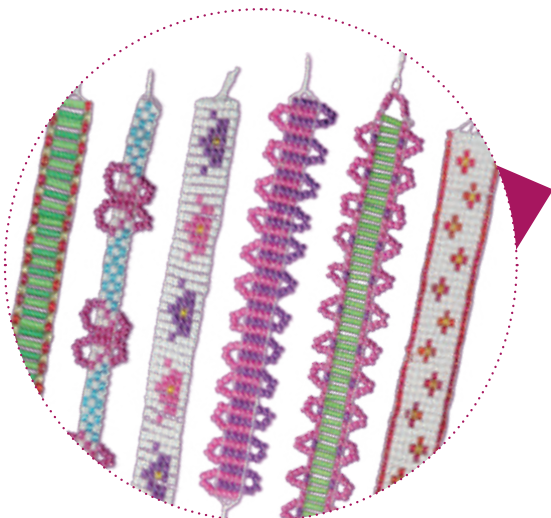

42682*
Rocalles beadweaving frame

Set for weaving friendship bands, including weaving loom, thread, needle and 60 grams of Rocalles in 8 colours. Detailed coloured instructions included.
6+ / unit: 6 / box 305 x 95 x 120