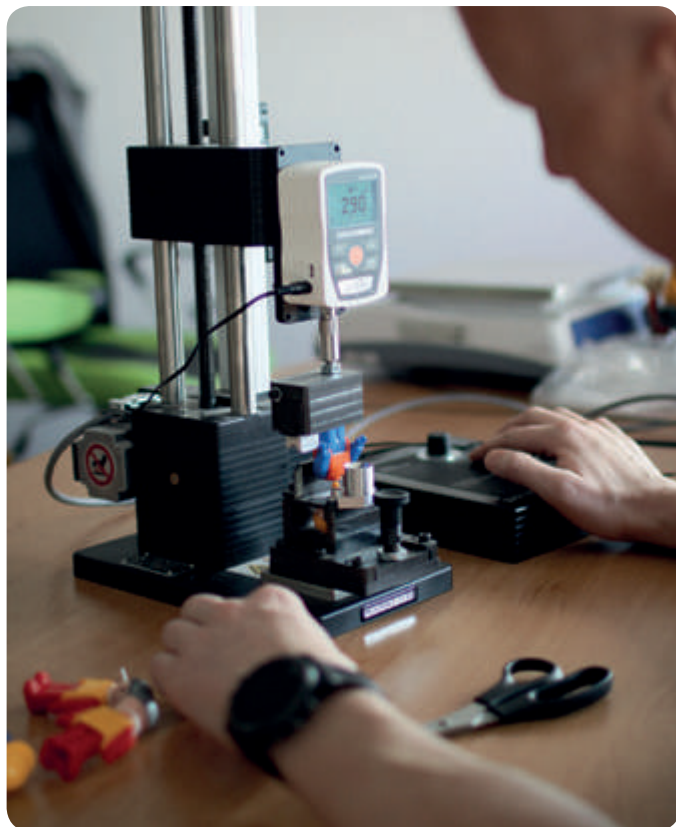

Quality

Toy competency with German quality standards: SIMM unites product development, design and safety all under one roof, centralized as relevant core areas at the location of Roth near Nuremberg.

Not just the use of high quality materials and controlled production processes contribute to the great tradition of German toy manufacture. A top service standard in logistics, marketing and sales, and since January 2018 quality management according to ISO 9001:2015 ensure high-class toy products.

Well over half of all manufactured articles are “Made in the EU”. In addition to this SIMM Spielwaren GmbH has FSC (Forest Steward Council) certification – proof of sustainable use of natural resources.

LENA hračky s.r.o. (Czech Republic) – production location for LENA® products since 1999 – strictly observes all ecological guidelines and implements aspects of sustainability. The subsidiary in Dolní Benešov is inspected reliably by an accredited test laboratory.

Product safety and inspections

Safety, primarily for the child, is a characteristic of every product innovation from our own development department.

QM experts thus cast a well-trained eye on all product groups; construction and safety FMEAs test our articles in the range precisely and comprehensively.

The continuous product controls and the labelling check carried out by the TÜV Rheinland LGA Products in Nuremberg ensure the compliance with legal specifications: SIMM toys comply with European norms (EN 71) and in addition to this with national regulations and laws. Independent, accredited testing authorities also check this regularly. Furthermore, specific goods groups fulfill American regulations (ASTM).