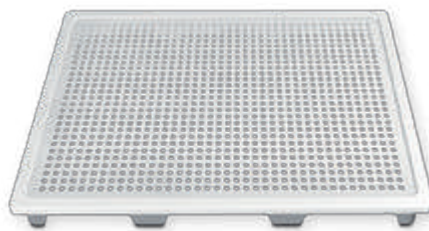

35020
Mosaic plug board

21 x 16 cm.
3+ / unit: 10 / loose 215 x 160 x 23

35021
Mosaic plug board, big

28 x 19,5 cm.
3+ / unit: 10 / loose 275 x 195 x 23

35024
Mosaic pegs colour,
15 mm, KIGA

1.000 pegs.
3+ / unit: 15 /
bag 300 x 250 x 60

35025
Mosaic pegs transp.,
15 mm, KIGA

1.000 pegs.
3+ / unit: 15 /
bag 220 x 200 x 55

35023
Mosaic pegs colour,
10 mm, KIGA

1.000 pegs.
3+ / unit: 25 /
bag 225 x 205 x 50

35022
Mosaic pegs transp.,
10 mm, KIGA

1.000 pegs.
3+ / unit: 25 /
bag 225 x 220 x 45

35026
Mosaic pegs colour,
5 mm, KIGA

1.000 pegs.
3+ / unit: 15 /
bag 200 x 110 x 25