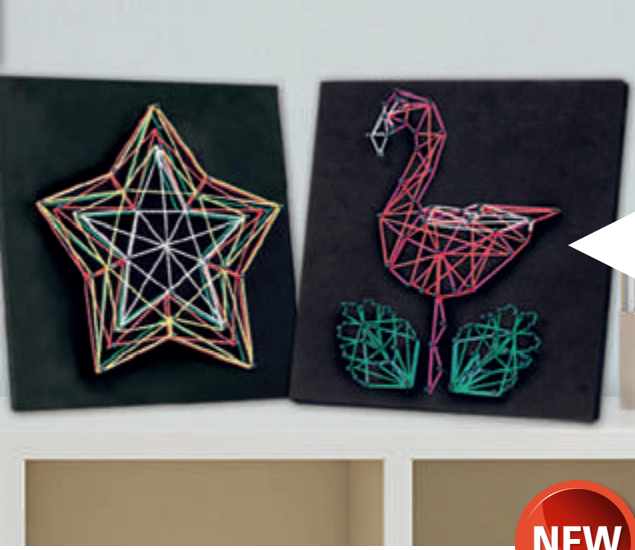

S. 21

NEW

LENA® Fashion

The newest trend in all things body decoration is called glitter tattoos! Our two new TATTOO products with their glitter and metallic themes pick up on precisely this direction and bolster our beauty range at LENA® Fashion. Another trendy creative theme in our fashion area is also growing: STRING ART, with the two new designs Flamingo & Star.