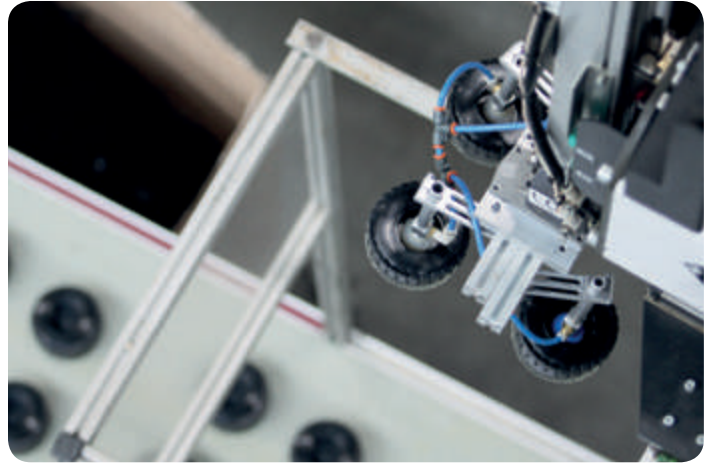

Quality

Toy competency with German quality standards: SIMM unites product development, design and safety all under one roof, centralized as relevant core areas at the location of Roth near Nuremberg.

Not just the use of high quality materials and controlled production processes contribute to the great tradition of German toy manufacture. A top service standard in logistics, marketing and sales, and since January 2018 quality management according to ISO 9001:2015 ensure high-class toy products.

Well over half of all manufactured articles are “Made in the EU”. In addition to this SIMM Spielwaren GmbH has FSC (Forest Steward Council) certification – proof of sustainable use of natural resources.

LENA hračky s.r.o. (Czech Republic) – production location for LENA® products since 1999 – strictly observes all ecological guidelines and implements aspects of sustainability. The subsidiary in Dolní Benešov is inspected reliably by an accredited test laboratory.