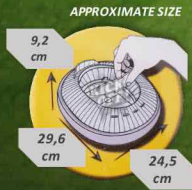

STANDARD
3D Puzzle

STD: 6 Un. RB:300x220x37mm

Available Licenses/ Licencias Disponibles

Ref: 34451

Ref: 34452

V. Calderón
Ref: 34453

Wanda M.
Ref: 34007

Sevilla
Ref: 34455