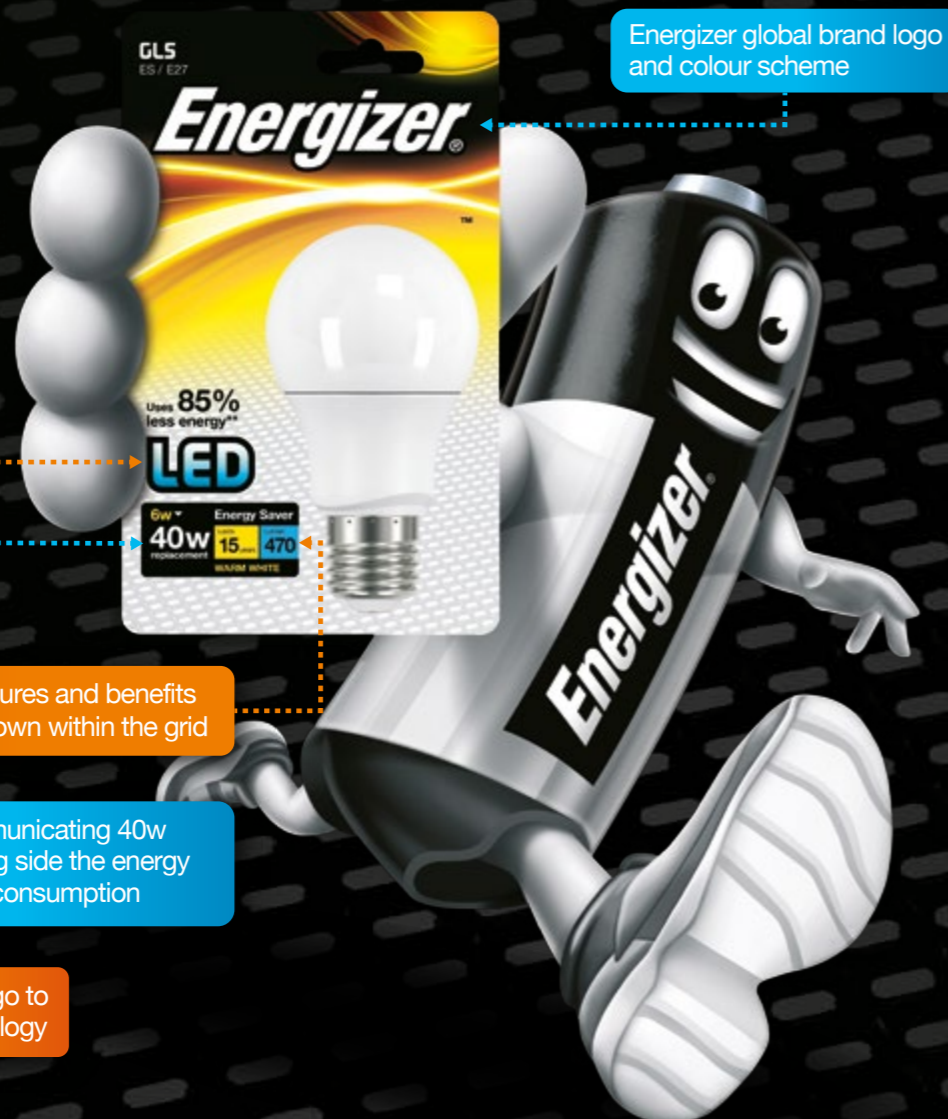

Introduction

Energizer® is recognised as one of the most trusted and highly desirable consumer brands.

Our lighting range has been designed with the consumer in mind, created with attractive, colourful and informative shelf ready retail packaging. Manufactured to the highest standards, compliant with the latest lamp industry regulations.

The **LED range** includes high performance, economical and sustainable technologies. The collection comprises all of the most popular shapes and offers dimmable and non-dimmable solutions.

The **ECO HALOGEN range** are retro fit energy efficient lamps, available in a wide selection of wattages, caps and shapes to suit everyday applications.

The premium packaging clearly communicates the technology and product benefits to the consumer.

Contents

LED

GU10	4
MR16 (GU5.3)	6
GOLF	8
CANDLE	10
GLS	14
TUBES	16
FILAMENT	18
G4 & G9	20
REFLECTORS	20

ECO HALOGEN

GU10	22
MR16 (GU5.3)	22
GOLF	24
CANDLE	26
GLS	28
G4 & G9	30
REFLECTORS	30
LINEAR	32

Energizer global brand logo and colour scheme

Other product features and benefits are also clearly shown within the grid

Feature grid communicating 40w replacement, along side the energy saving 6w power consumption

Prominent LED logo to identify the technology