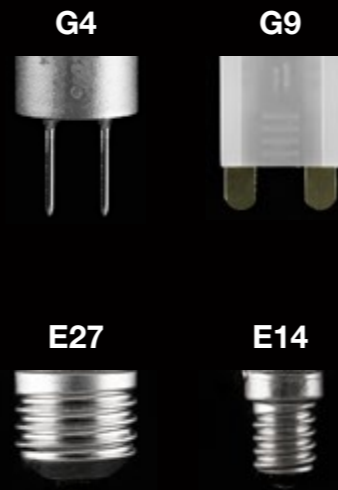

G4 & G9

- 2000hr Lamp Life
- Dimmable
- Internal Fuse (G9)
- G4 and G9 Caps
- UV Stop Glass
- 20w and 40w Incandescent Replacements
- Clear Finish

Reflector

- 2000hr Lamp Life
- Dimmable
- Internal Fuse
- E27 and E14 Caps
- UV Stop Glass
- 40w and 60w Incandescent Replacements
- Clear Finish