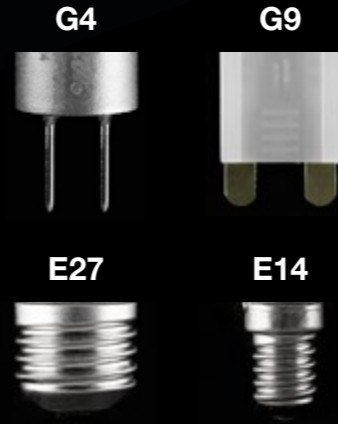

G4 & G9

- Exact Replacements for 15w and 18w Halogens
- 3000K Output

Reflector

- Replacements for 40w, 50w and 60w Incandescent
- 2700K Output

- Easy Replacement
- True retro fit
- IC Drivers
- Flicker Free Design
- Automated Production
- Instant light
- Even Light Distribution

G4 – 15W REPLACEMENT – 25,000 HOURS

Part Number	Pack	Watt.	Cap	Dimmable	Life	Lumen	Colour Temp.	Lamp Dims.	Inner Qty.	Outer Qty.
S8099	Blister	1.8w	G4	x	25000 hrs	130lm	3000K	8x35	12	72

G9 – 18W REPLACEMENT – 15,000 HOURS

Part Number	Pack	Watt.	Cap	Dimmable	Life	Lumen	Colour Temp.	Lamp Dims.	Inner Qty.	Outer Qty.
S8100	Blister	2w	G9	x	25000 hrs	180lm	3000K	14x48	12	72

R50 REFLECTOR – 40W REPLACEMENT – 25,000 HOURS

Part Number	Pack	Watt.	Cap	Dimmable	Life	Lumen	Colour Temp.	Lamp Dims.	Inner Qty.	Outer Qty.
S9014	Box	6w	E14	x	25000 hrs	430lm	2700K	50x83	12	72

R63 REFLECTOR – 50W REPLACEMENT – 25,000 HOURS

Part Number	Pack	Watt.	Cap	Dimmable	Life	Lumen	Colour Temp.	Lamp Dims.	Inner Qty.	Outer Qty.
S9015	Box	9.5w	E27	x	25000 hrs	600lm	2700K	63x106	12	72

R80 REFLECTOR – 60W REPLACEMENT – 25,000 HOURS

Part Number	Pack	Watt.	Cap	Dimmable	Life	Lumen	Colour Temp.	Lamp Dims.	Inner Qty.	Outer Qty.
S9016	Box	11w	E27	x	25000 hrs	800lm	2700K	80x114	12	48